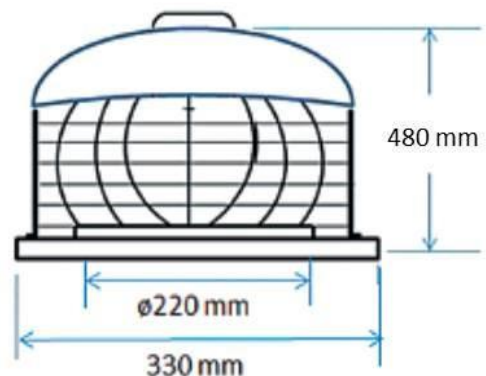

- Struttura in alluminio pressofuso.
- Girante in acciaio inox.
- Cuscinetti girante (n° 2) a bagno d'olio
- Peso kg 9,0
- Depressione 0.2mbar
- Marcatura CE
- Utilizzabile su canne rotonde e quadrate

- Die cast aluminium structure
- Stainless steel impeller
- Impeller bearing immersed oil
- Weight 9 kg
- Air depression 0.2mbar
- CE Marking
- Use on round and square pipe

M³/h	VAC	Consumo Consumption	IP	Rumorosità Nois level
300	90/264	24 watt/h	65	<35db